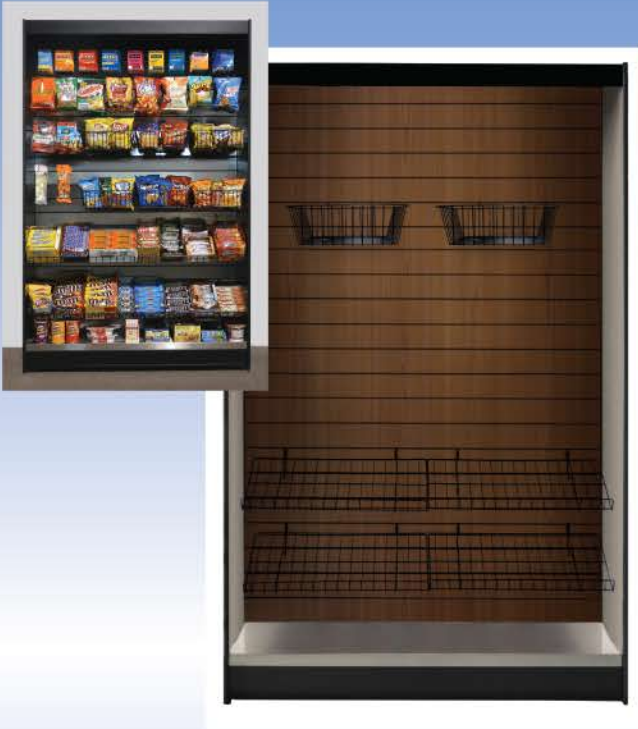

Display Stands 491 Series

MMS 491 Display

Specifications:

49" Wide, 78" Tall, 12" Deep

All stands are built with our durable double wall steel construction, a display area of over 23 square feet.

LED light for better product display at no additional charge. Choice of stainless slats or vinyl clad steel slats with oak or walnut finish at no charge.

Display kit with slant shelves, wire baskets and 12" pegs for variety of display choices for an additional charge. Surge protector for electric, video and modems with 10 foot power cord for an additional charge.

Arrives fully assembled.