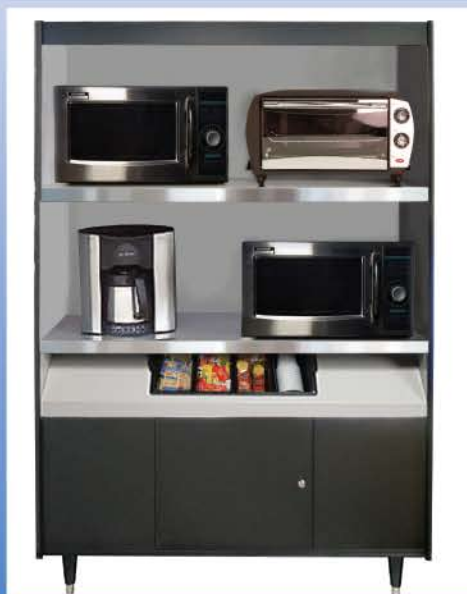

# Condiment Stands - 492 Series

**492-4-HT2 N/L**

Specifications: 49" wide x 23.25" deep x 72" high

Condiment stand for up to four microwaves.

Units feature 2 condiment trays and 20-amp receptacles and can accommodate up to 4 microwaves.

**492-4-HT N/L**

Specifications: 49" wide x 23.25" deep x 72" high

Condiment stand for up to four microwaves.

Units feature 1 condiment tray and 20-amp receptacles and can accommodate up to 4 microwaves.

**492-4-N/L**

Specifications:

49" wide x 23.25" deep x 72" high

Condiment stand for up to four microwaves.

Units feature 1 condiment tray and 20-amp receptacles and can accommodate up to 4 microwaves.

**Ask About Color Options**

## 492-8-MT-N/L

Condiment stand for up to 4 microwaves.

Units feature 20-amp receptacles and can accommodate up to 4 microwaves. Includes 8 stainless steel condiment cups.