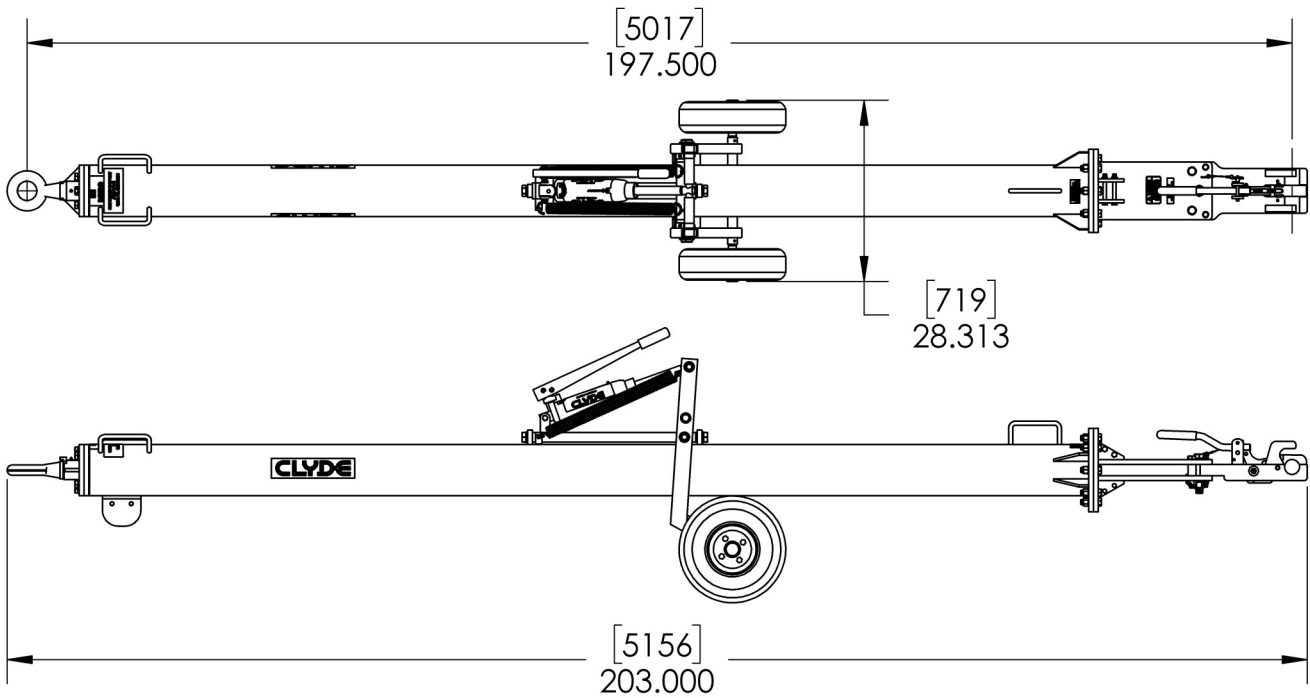

15F3750

Wide Body Towbar

Building Quality Ground Support Products Since 1961

- 8" OD x 15' High strength steel tube
- Fully retractable hydraulic running gear for adjustable height
- Safety lock system to avoid separation from aircraft
- Durable powder coat paint
- Quality shear bolts for aircraft protection
- Extra set of shear bolts included
- Pneumatic tires
- Options:
 - Solid tires
 - Cushioned lunette assembly
- Model Fits:
 - DC10
 - B767
 - L1011
 - A340 200/300
 - MD11
 - A330
 - A350

15F3750

Wide Body Towbar

Shipping Information

- Shipping Dimensions:
 - Weight — 750 lbs.
 - Length — 203"
 - Width — 29"
 - Height — 25"
- Crated Dimensions:
 - Weight — 1135 lbs.
 - Length — 208"
 - Width — 26"
 - Height — 36"