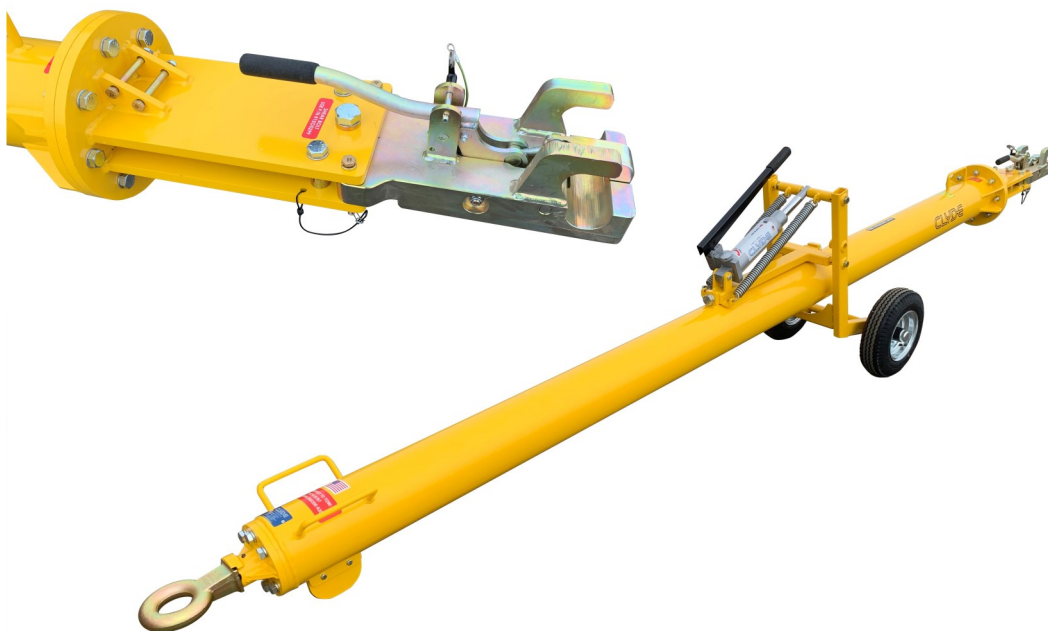

15F3750

Wide Body Towbar

Building Quality Ground Support Products Since 1961

- 8" OD x 15' High strength steel tube
- Fully retractable hydraulic running gear for adjustable height
- Safety lock system to avoid separation from aircraft
- Durable powder coat paint
- Quality shear bolts for aircraft protection
- Extra set of shear bolts included
- Pneumatic tires
- Options:
 - Solid tires
 - Cushioned lunette assembly
- Model Fits:
 - DC10
 - B767
 - L1011
 - A340 200/300
 - MD11
 - A330
 - A350

15F3750

Wide Body Towbar

Shipping Information

- Shipping Dimensions:
 - Weight — 750 lbs.
 - Length — 203"
 - Width — 29"
 - Height — 25"
- Crated Dimensions:
 - Weight — 1135 lbs.
 - Length — 208"
 - Width — 26"
 - Height — 36"