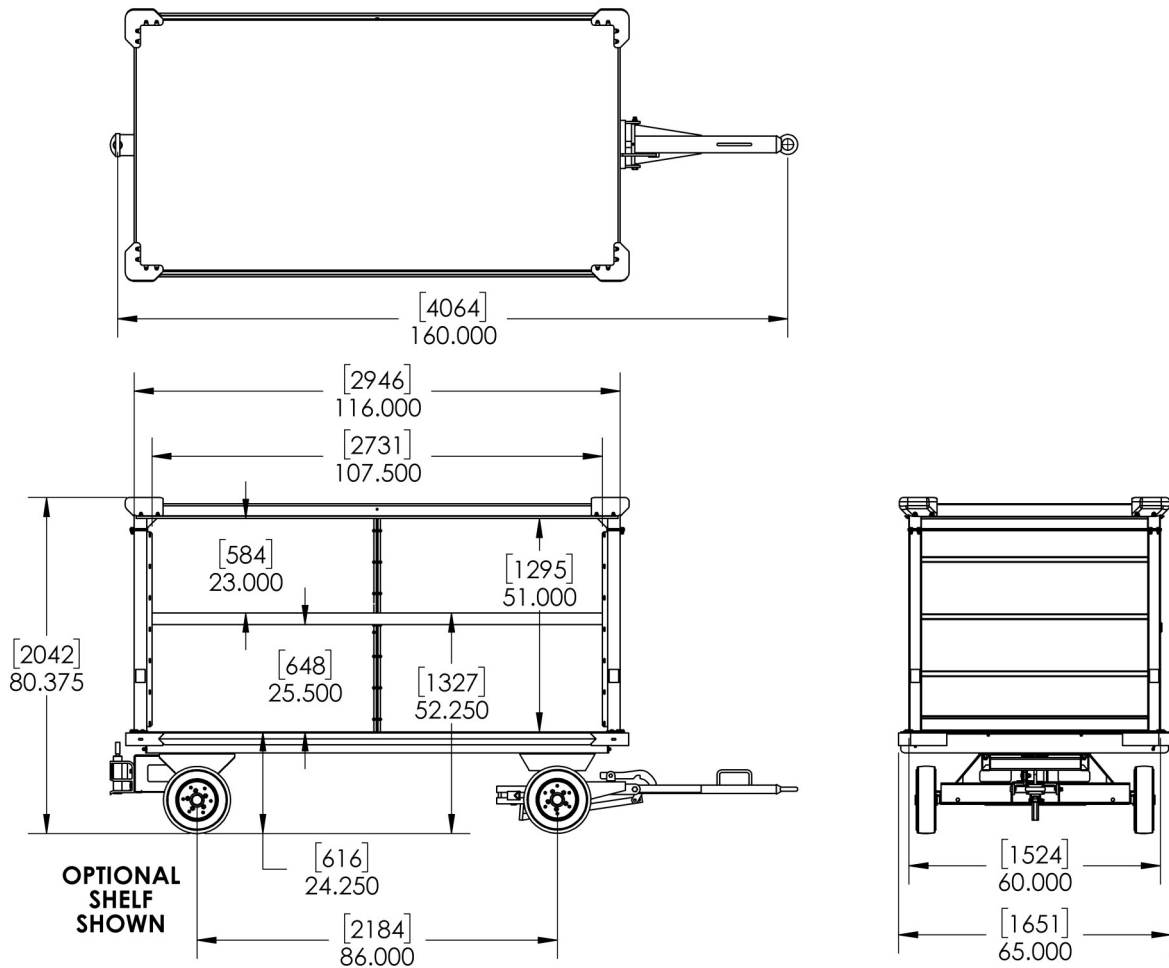

15F3450

Baggage Cart

Building Quality Ground Support Products Since 1961

- 5' x 10' knockdown baggage cart
- 8,000 lb. capacity with standard solid tires
- Pneumatic tire option, reduces capacity to 4,000 lbs.
- Box configuration:
 - Both sides open or right or left hand open
- Fifth wheel steering with towbar actuated parking brake
- E-type rear hitch
- Reinforced vinyl curtains
- Max speed 20 mph (32 kph)
- Durable powder coat finish
- Optional center shelf

15F3450

Baggage Cart

Shipping Information

- Dimensions:
 - Weight - 1580 lbs.
 - Length - 145" (Towbar up)
 - Width - 65"
 - Height (normal) - 78.5"
 - Can stack 5 knockdowns