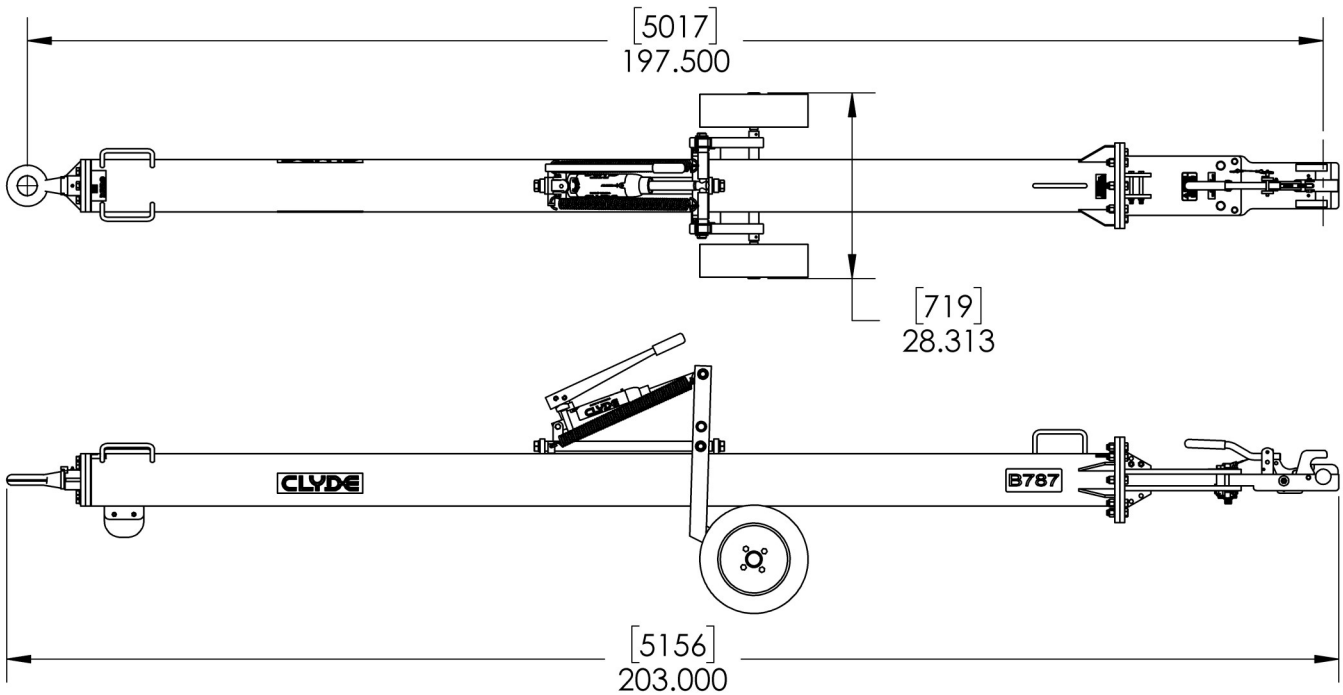

15F3345

B787/777 Towbar

Building Quality Ground Support Products Since 1961

- 8" OD x 8' High strength steel tube
- Fully retractable hydraulic running gear for adjustable height
- Safety lock system to avoid separation from aircraft
- Durable powder coat paint
- Quality shear bolts for aircraft protection
- Extra set of shear bolts included
- Pneumatic tires
- Options:
 - Solid tires
 - Cushioned lunette assembly
- Model Fits:
 - B787 (All Series)
 - B777

15F3345

B787/777 Towbar

Shipping Information

- Shipping Dimensions:
 - Weight — 750 lbs.
 - Length — 203"
 - Width — 29"
 - Height — 25"
- Crated Dimensions:
 - Weight — 1135 lbs.
 - Length — 208"
 - Width — 26"
 - Height — 36"