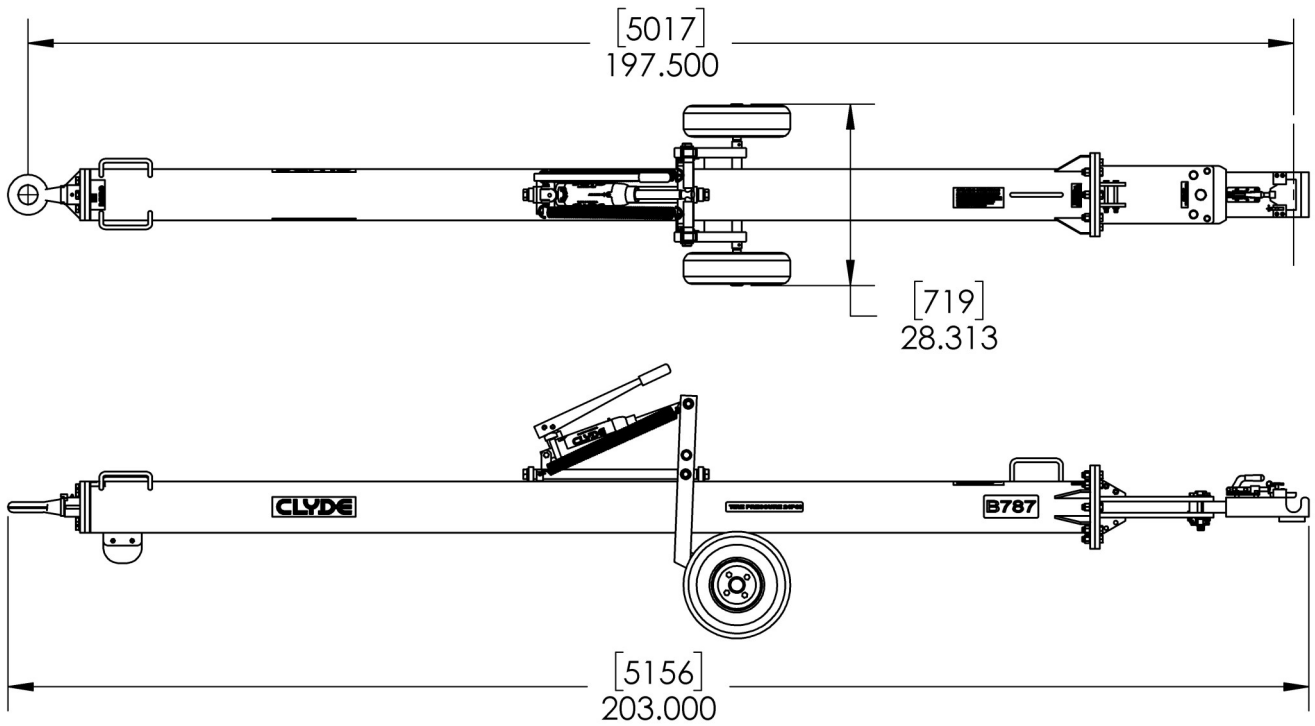

# B787/777 Towbar

Building Quality Ground Support Products Since 1961

- 8" OD x 8' High strength steel tube
- Fully retractable hydraulic running gear for adjustable height
- Safety lock system to avoid separation from aircraft
- Durable powder coat paint
- Quality shear bolts for aircraft protection
- Extra set of shear bolts included
- Pneumatic tires
- Options:
  - Solid tires
  - Cushioned lunette assembly
- Model Fits:
  - B787 (All Series)
  - B777

# **B787/777 Towbar**

## **Shipping Information**

- Shipping Dimensions:
  - Weight — 750 lbs.
  - Length — 203”
  - Width — 29”
  - Height — 25”
- Crated Dimensions:
  - Weight — 1135 lbs.
  - Length — 208”
  - Width — 26”
  - Height — 36”