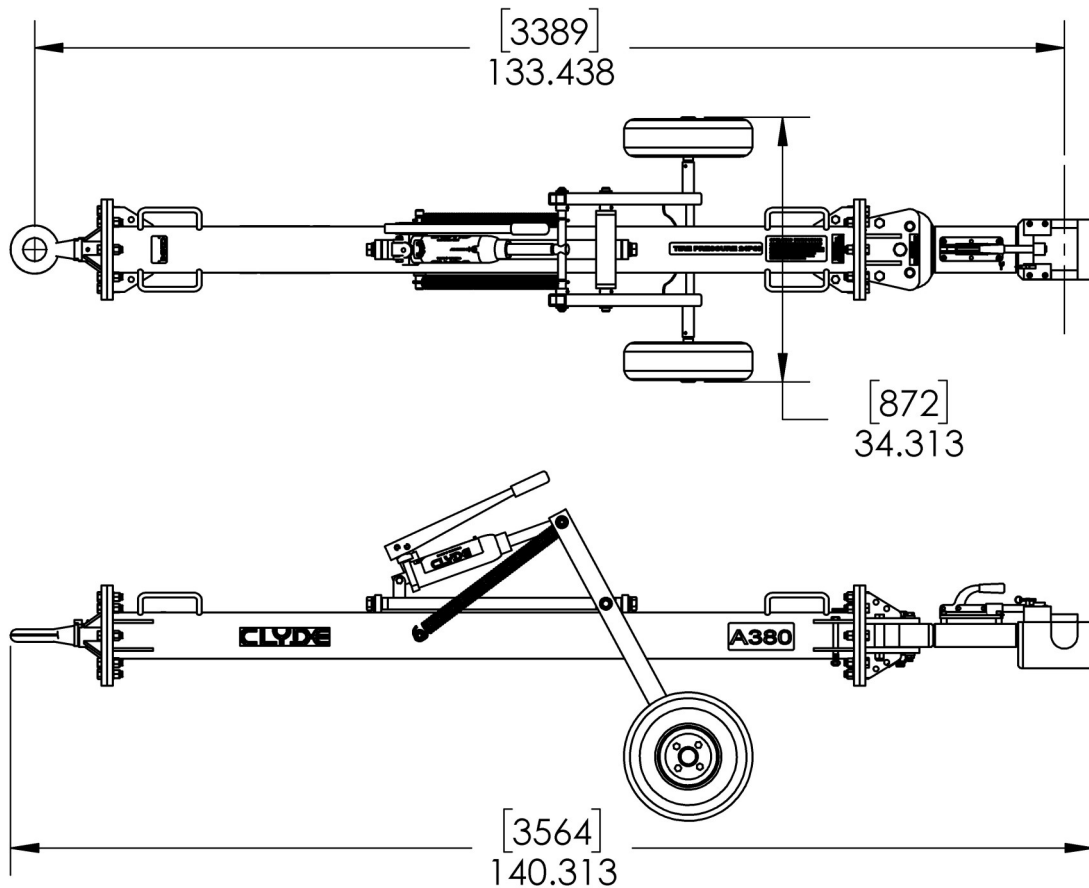

15F2970

Wide Body Towbar

Building Quality Ground Support Products Since 1961

- Made of high strength steel tube
- Fully retractable hydraulic running gear for adjustable height
- Safety lock system to avoid separation from aircraft
- Durable powder coat paint
- Quality shear bolts for aircraft protection
- Extra set of shear bolts included
- Pneumatic tires
- Options:
 - Solid tires
 - Cushioned lunette assembly
- Fits following aircraft:
 - A380-700
 - 800
 - 800F
 - 800R
 - 900

15F2970

Wide Body Towbar

Shipping Information

- Shipping Dimensions:
 - Weight — 650 lbs.
 - Length — 141"
 - Width — 34.5"
 - Height — 25"
- Crated Dimensions:
 - Weight — 990 lbs.
 - Length — 152"
 - Width — 26"
 - Height — 36"