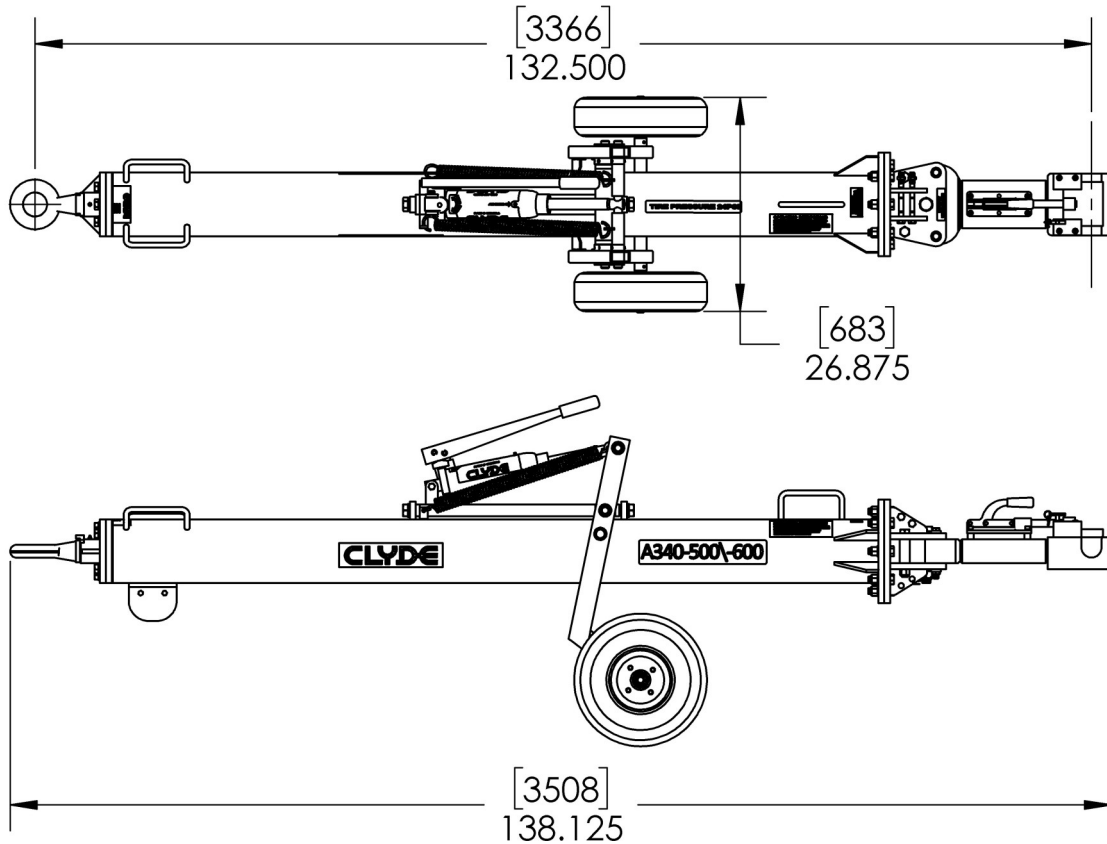

15F2741

Wide Body Towbar

Building Quality Ground Support Products Since 1961

- 8" OD x 8' High strength steel tube
- Fully retractable hydraulic running gear for adjustable height
- Safety lock system to avoid separation from aircraft
- Durable powder coat paint
- Quality shear bolts for aircraft protection
- Extra set of shear bolts included
- Pneumatic tires
- Options:
 - Solid tires
 - Cushioned lunette assembly
- Model fits:
 - A340 - 500/600

15F2741

Wide Body Towbar

Shipping Information

- Shipping Dimensions:
 - Weight — 650 lbs.
 - Length — 139"
 - Width — 27"
 - Height — 25"
- Crated Dimensions:
 - Weight — 980 lbs.
 - Length — 152"
 - Width — 26"
 - Height — 36"