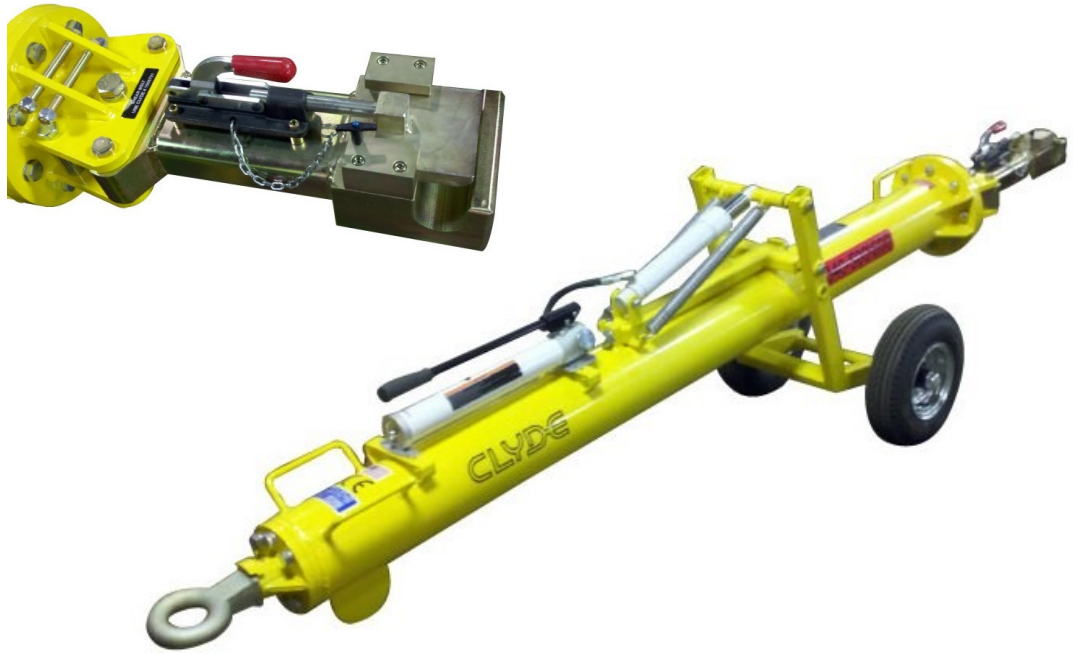

15F2741

Wide Body Towbar

Building Quality Ground Support Products Since 1961

- 8" OD x 8' High strength steel tube
- Fully retractable hydraulic running gear for adjustable height
- Safety lock system to avoid separation from aircraft
- Durable powder coat paint
- Quality shear bolts for aircraft protection
- Extra set of shear bolts included
- Pneumatic tires
- Options:
 - Solid tires
 - Cushioned lunette assembly
- Model fits:
 - A340 - 500/600

15F2741

Wide Body Towbar

Shipping Information

- Shipping Dimensions:
 - Weight — 650 lbs.
 - Length — 139"
 - Width — 27"
 - Height — 25"
- Crated Dimensions:
 - Weight — 980 lbs.
 - Length — 152"
 - Width — 26"
 - Height — 36"