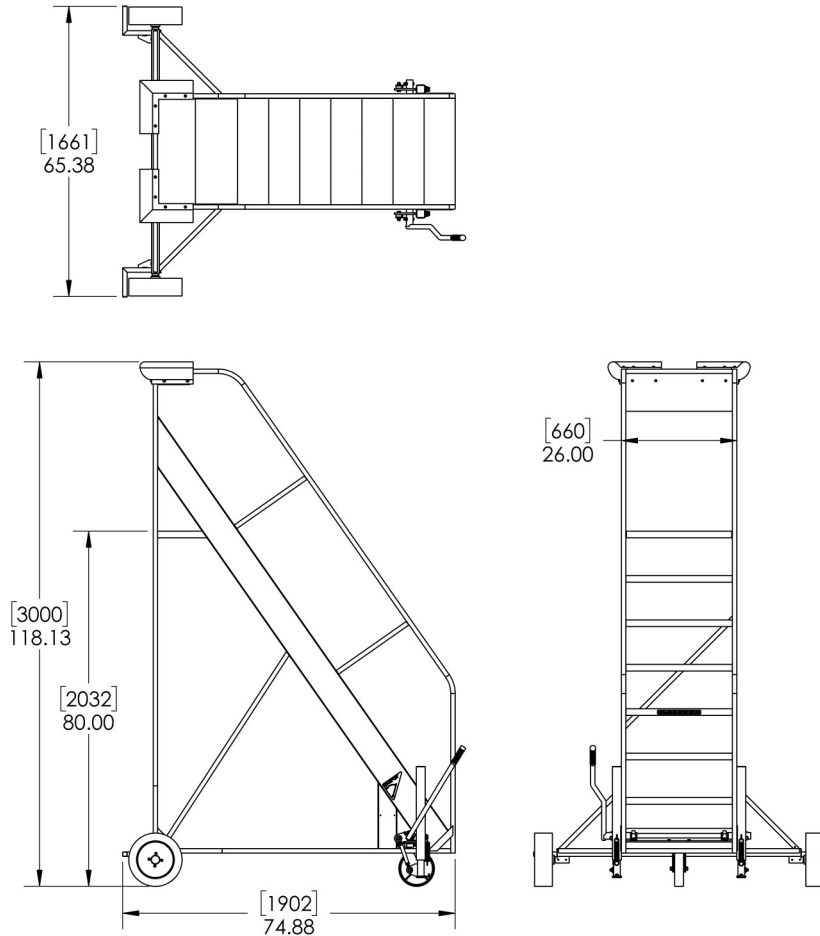

15F3920

Cargo Door Access Stand

Building Quality Ground Support Products Since 1961

- 80" high to the top step
- Solid tires with replaceable spindles
- Single lever stabilizer/brake
- Bumpers to protect aircraft
- Durable powder coat finish
- Meets OSHA specifications

15F3920

Cargo Door Access Stand

Shipping Information

- Dimensions:
 - Weight - 275 lbs.
 - Length - 75"
 - Width - 66"
 - Height - 118"