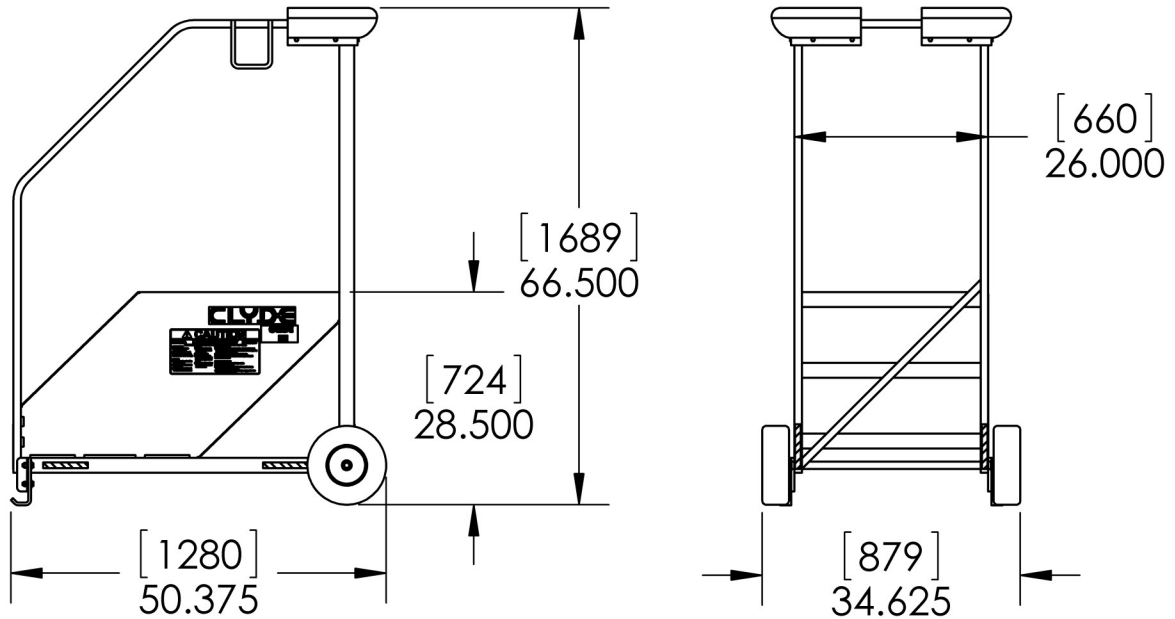

# GPU/Lav Stand

**Building Quality Ground Support Products Since 1961**

- Light and easy to maneuver with one person
- Top step height of 28.5"
- Power cord holster
- Replaceable foot pads
- Bumpers to protect aircraft
- Foam filled tires
- Durable powder coat finish
- Complies with Arizona and California OSHA requirements

## Shipping Information

- Dimensions:
  - Weight - 145 lbs
  - Length - 50.5"
  - Width - 34.75"
  - Height - 66.50"