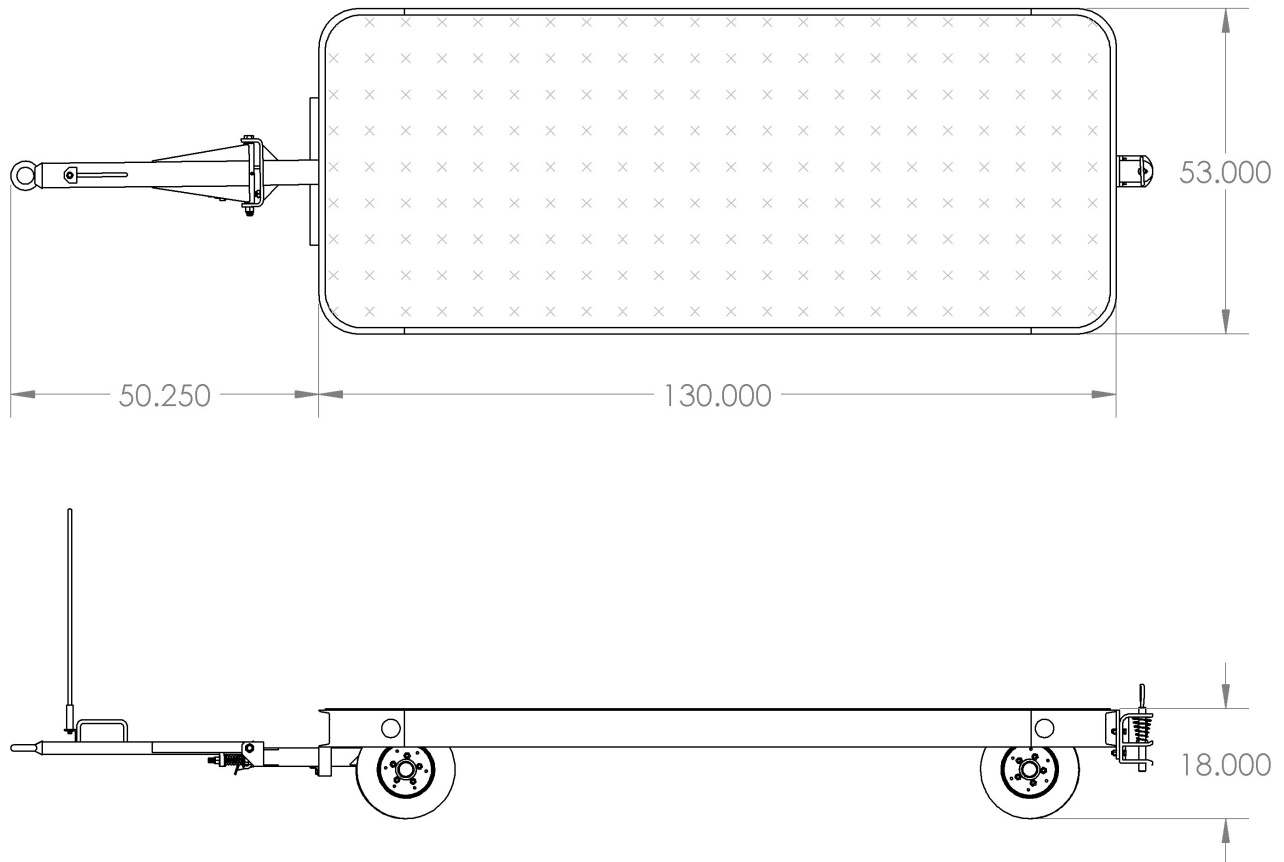

15F3015

Warehouse Cart

Building Quality Ground Support Products Since 1961

- Capacity 7500 lbs.
- Double Ackerman steering
- Towbar held at hitch height with adjustable spring
- 400 x 8 solid tires
- Epoxy Powder Coat
- Rear E-hitch
- Optional:
 - Backup guide
 - Parking brake

15F3015

Warehouse Cart

Shipping Information

- Shipping Dimensions:
 - Weight - 1200 lbs.
 - Length - 172"
 - Width - 53"
 - Height - 44