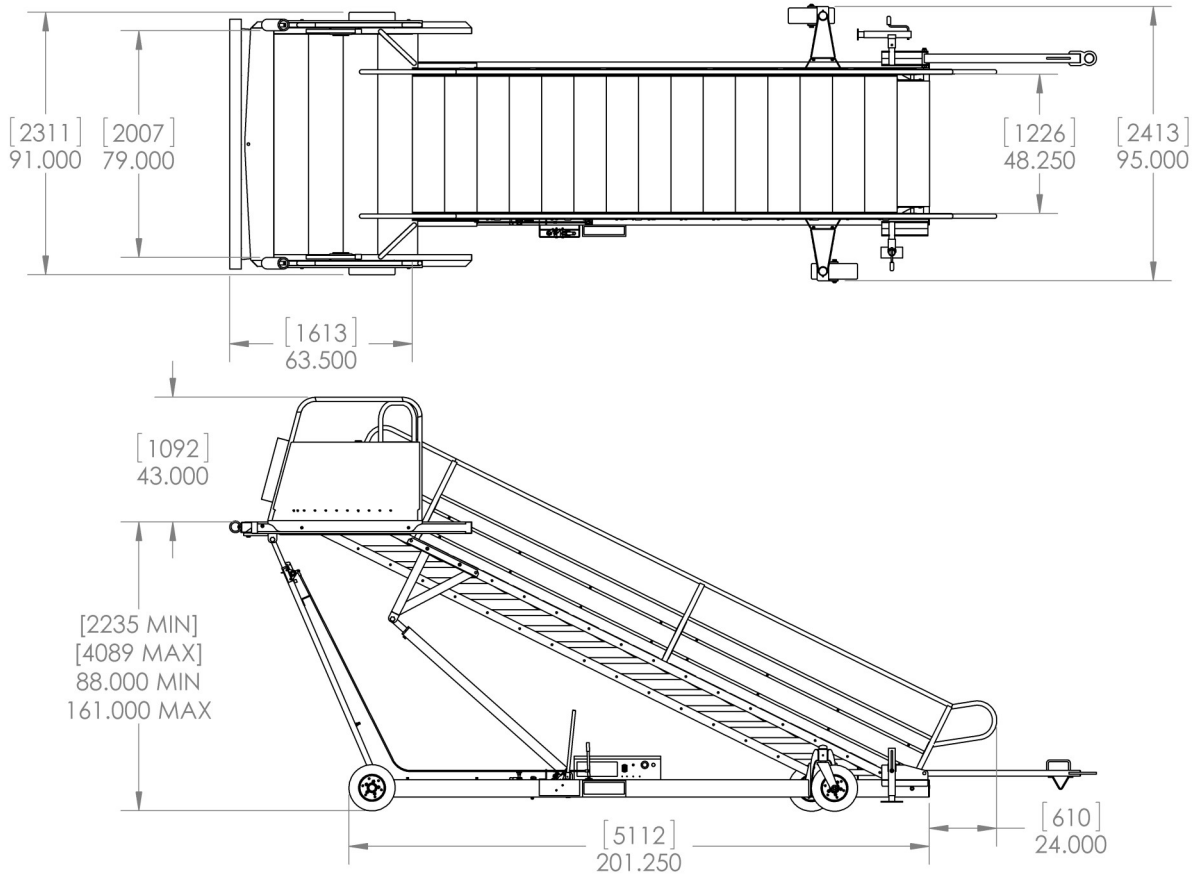

15F2820

Passenger Stair

Building Quality Ground Support Products Since 1961

- Operation Height: 88" - 161"
- Platform size: 79" x 63.5"
- Step width: 48"
- Galvanized steps and platform
- Swivel platform bumper adjusts +/- 5 deg.
- Adjustable platform height using hand pump
- Modesty panels on all steps and platform handrails
- Battery powered LED lighting system with adjustable timer
- Onboard battery charger
- Battery level indicator
- Stabilizer jacks
- Sliding handrails to clear aircraft door
- Non-marring soft rubber bumpers

15F2820

Passenger Stair

Services Aircraft: DC-9, MD80, B727, B737, B757, A318, A319, A320, A321

- Services various passenger door sill heights, 88" to 161"
- Platform capacity, 1,000 lbs. / full stairway capacity, 3,500 lbs.
- "Group 24" deep cycle battery
- Durable powder coat paint
- Shipping Dimensions
 - Weight - 3340 lbs.
 - Length - 288"
 - Width - 96"
 - Height - 100"