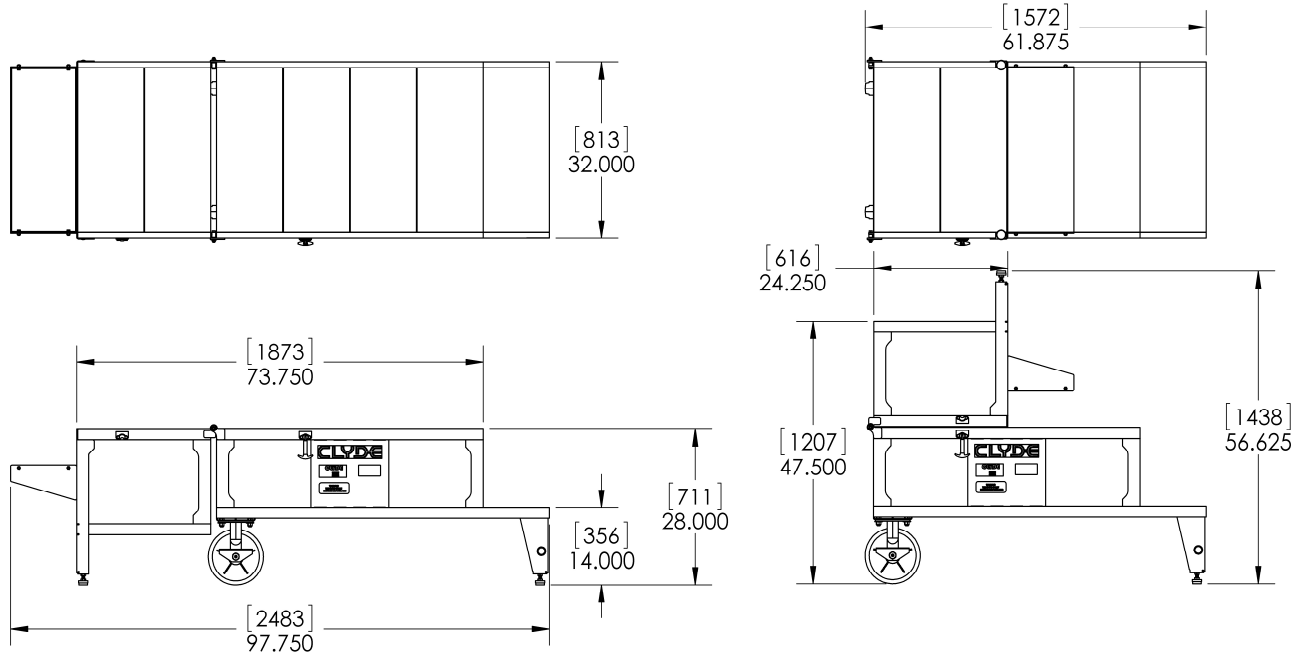

15F3254

Folding Stand

Building Quality Ground Support Products Since 1961

- Light and easy to maneuver
- 500 lb capacity
- Working Height at 28" with platform at 73.75" x 32"
- Working Height at 47.5" with platform at 24.25" x 32"
- Non slip Morton steps
- 6" wheels with brakes
- Adjustable floor pads
- Durable powder coat finish

15F3254

Folding Stand

Shipping Information

- Weight - 290 lbs
- Length - 62"
- Width - 32"
- Height - 57"